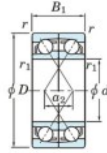

## Deep groove ball bearing single row 7311-BDF-FY-JTEKT - 7311-BDF-FY-KOYO

<https://www.123bearing.com/bearing-housing/deep-groove-bearing/single-row/7311-bdf-fy-koyo>

Boundary dimensions

Single row bearings Face to face (FF)

Bearing No.	Boundary dimensions(mm)					Basic load ratings(kN)		Fatigue load limit(kN) C <sub>10</sub>	factor f <sub>0</sub>	Limiting speeds(min-1) Grease lub.
	d	D	B	r (min)	r1 (min)	C <sub>r</sub>	C <sub>0r</sub>			
7311BDF FY	55	120	58	2	-	151	104	6.8	-	4000

## PRODUCT FEATURES

Brand	JTEKT
N° Ean13	3616060651754
Inside diameter	55 mm
Inside diameter	2.165" inch
Outside diameter	120 mm
Outside diameter	4.724" inch
Thickness	58 mm
Thickness	2.283" inch
Limiting speed	4000 rpm
Dynamic load	151 kN
Static load	104 kN
Packaging	1