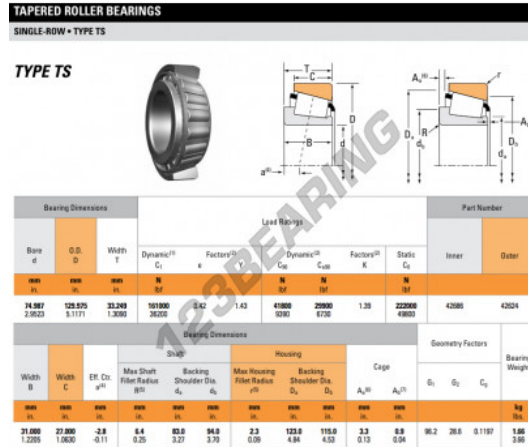

Tapered roller bearing 42686-42624-TIMKEN - 42686-42624-TIMKEN

<https://www.123bearing.com/bearing-housing/roller-bearing/tapered/42686-42624-timken>

PRODUCT FEATURES

Brand	TIMKEN
N° Ean13	3663952321332
Inside diameter	74.987 mm
Inside diameter	2.952" inch
Outside diameter	129.975 mm
Outside diameter	5.117" inch
Thickness	33.249 mm
Thickness	1.309" inch
Packaging	1